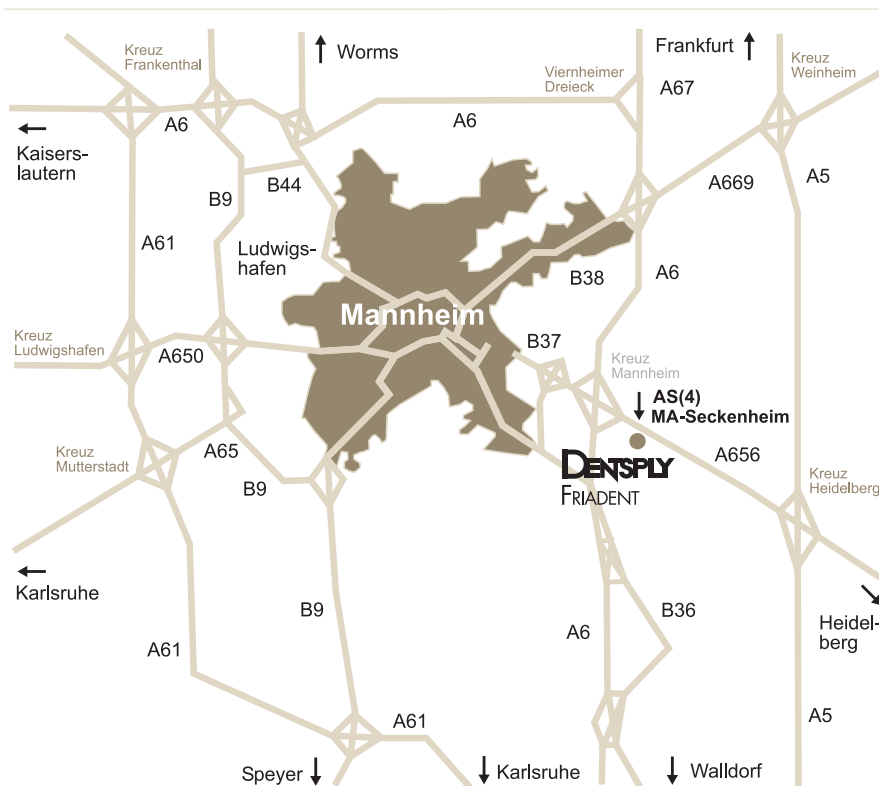

How to find DENTSPLY Friadent.

If you are coming from the north or south on the A 6, drive to the Mannheim autobahn intersection. Turn on to the A 656 in the direction of Heidelberg. After about 2 km leave the A 656 at the Mannheim-Seckenheim / Friedrichsfeld exit. Turn right, then right again after about 500 m to the entrance of our facilities with the sign "FRIATEC AG".

If you are coming from the north or south on the A 5, drive to the Heidelberg autobahn intersection. Turn on to the A 656 in the direction of Mannheim. After about 6 km leave the A 656 at the Mannheim-Seckenheim / Friedrichsfeld exit. Turn left after the exit (under the autobahn bridge), turn right after about 50 m and you will be at the entrance of our facilities with the sign "FRIATEC AG".

DENTSPLY Friadent | Steinzeugstr. 50 | 68229 Mannheim | +49 621 4302-000 | Mannheim Friedrichsfeld

General View

Detail View