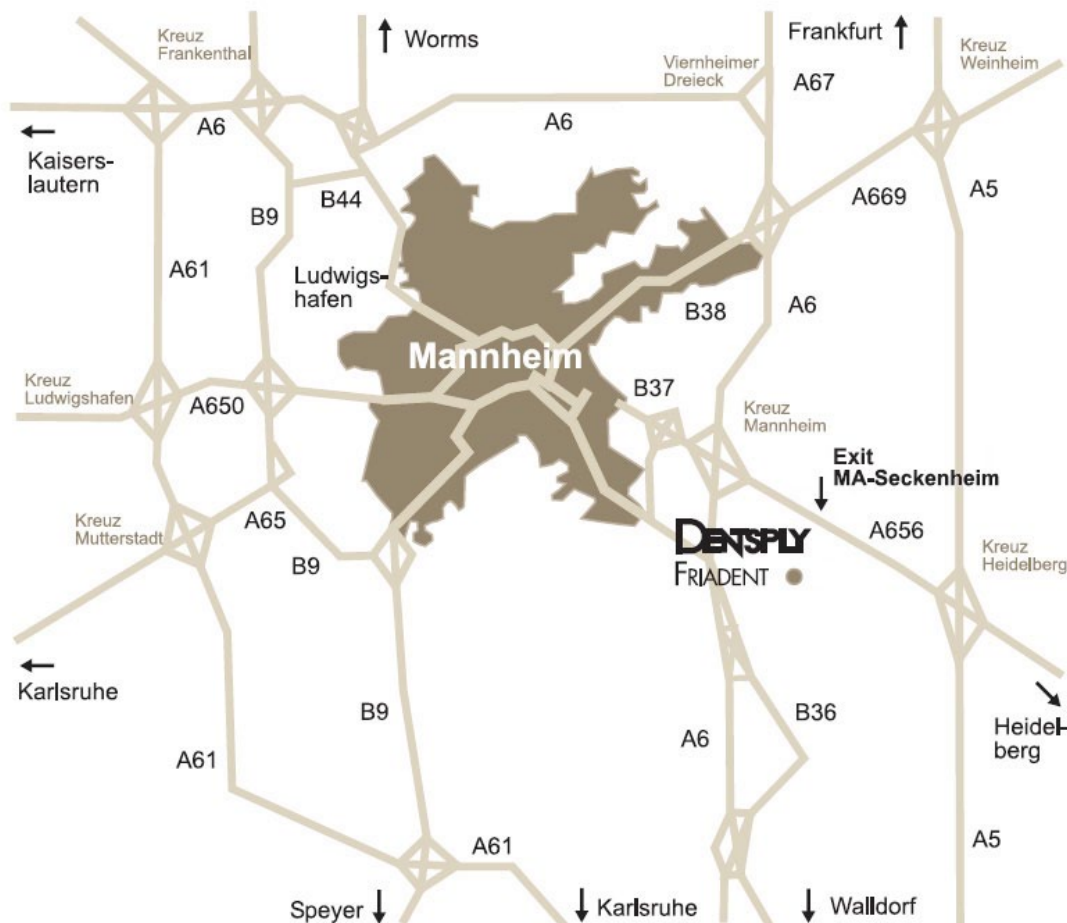

How to find the DENTSPLY Friadent Logistics Center

If you are coming on the A6:

- Drive as far as the Mannheim autobahn intersection.
- Turn on to the A 656 towards Heidelberg.
- After about 1¼ miles (2 km) leave the A 656 at the "Mannheim-Seckenheim" exit (no. 4).
- Turn left (onto the L 597) towards "Edingen-Neckarhausen".
- After 0.81 miles (1.3 km) you reach the "Seckenheimer Hauptstraße" and turn off right.
- After 0.75 miles (1.2 km) you turn left at the second lights into "Speyerer Straße".
- After 165 yards (150 m) you turn right into "Drechslerstraße" and after 385 yards (350 m) you reach the Logistics Center on the right.

If you are coming on the A5:

- Drive as far as the Heidelberg autobahn intersection.
- Turn on to the A 656 towards Mannheim.
- After about 3.75 miles (6 km) leave the A 656 at the "Mannheim-Seckenheim" exit (no. 4).
- Turn left (onto the L 597) towards "Edingen-Neckarhausen".
- After 1 mile (1.6 km) you reach the "Seckenheimer Hauptstraße" and turn off right.
- After 0.75 miles (1.2 km) you turn left at the second lights into "Speyerer Straße".
- After 165 yards (150 m) you turn right into "Drechslerstraße" and after 385 yards (350 m) you reach the Logistics Center on the right.

General View

Detail View